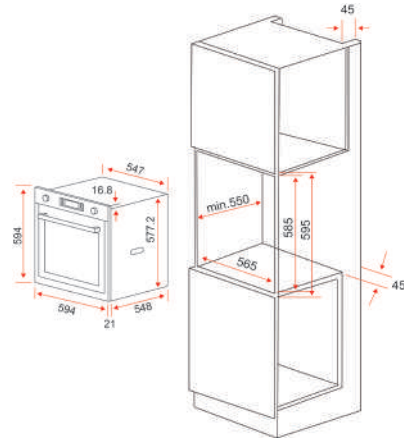

▪ 5 microwave power levels

BM 259 M

- Built-in microwave oven
- 10 auto cooking menus
- Push button door
- Cavity volume: 25 litres
- Microwave power: 900W
- Grill power: 1000W
- Total power load: 1450W
- Product Size: W594 x D410 x H388mm
- Built-in Size: W560 x D550 x H380mm
- RCP: \$799

▪ 2 combi functions

EFMO 8925 M

- Free standing microwave oven
- 8 auto cooking menus
- Cavity volume: 25 litres
- Microwave power: 900W
- Grill power: 1000W
- Total power load: 1450W
- Product Size: W513 x D430 x H306.2mm
- RCP: \$259

THE BEAUTY OF SIMPLICITY

Built-In Dimension

BO AE 1370 A
BO AE 86 A
BO AE 63 A

BO AE 62 A

BO AE 5703 AR

BM 259 M

EFBM 2591 M