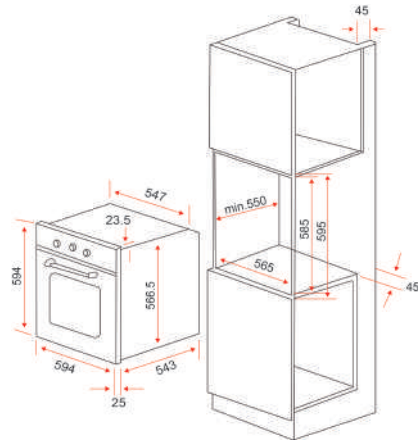

▪ Triple glazed glass door

BO AE 62 A

- 60cm Conventional Oven
- 6 functions
- Mechanical control
- Automatic cut-off timer
- A class in energy efficiency
- Cavity volume: 56 litres
- Total power load: 2.64kW
- Product Size: W594 x D568 x H594mm
- Built-in Size: W558 x D550 x H585mm
- RCP: \$659

▪ 5 microwave power levels

BM 259 M

- Built-in microwave oven
- 10 auto cooking menus
- Push button door
- Cavity volume: 25 litres
- Microwave power: 900W
- Grill power: 1000W
- Total power load: 1450W
- Product Size: W594 x D410 x H388mm
- Built-in Size: W560 x D550 x H380mm
- RCP: \$799

▪ 2 combi functions

EFMO 8925 M

- Free standing microwave oven
- 8 auto cooking menus
- Cavity volume: 25 litres
- Microwave power: 900W
- Grill power: 1000W
- Total power load: 1450W
- Product Size: W513 x D430 x H306.2mm
- RCP: \$259

THE BEAUTY OF SIMPLICITY

Built-In Dimension

BO AE 1370 A
BO AE 86 A
BO AE 63 A

BO AE 62 A

BO AE 5703 AR

BM 259 M

EFBM 2591 M