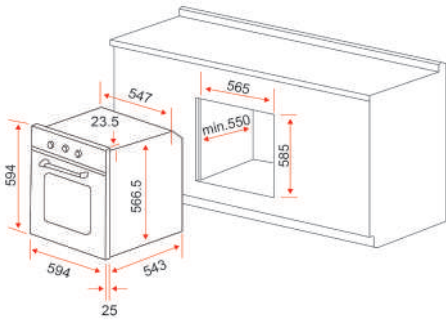

▪ 2 combi functions

EFMO 8925 M

- Free standing microwave oven
- 8 auto cooking menus
- Cavity volume: 25 litres
- Microwave power: 900W
- Grill power: 1000W
- Total power load: 1450W
- Product Size: W513 x D430 x H306.2mm
- RCP: \$259

THE BEAUTY OF SIMPLICITY

Built-In Dimension

BO AE 1370 A
BO AE 86 A
BO AE 63 A

BO AE 62 A

BO AE 5703 AR

BM 259 M

EFBM 2591 M