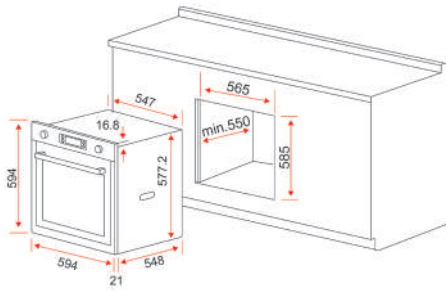

▪ 2 combi functions

EFMO 8925 M

- Free standing microwave oven
- 8 auto cooking menus
- Cavity volume: 25 litres
- Microwave power: 900W
- Grill power: 1000W
- Total power load: 1450W
- Product Size: W513 x D430 x H306.2mm
- RCP: \$259

THE BEAUTY OF SIMPLICITY

Built-In Dimension

BO AE 1370 A
BO AE 86 A
BO AE 63 A

BO AE 62 A

BO AE 5703 AR

BM 259 M

EFBM 2591 M