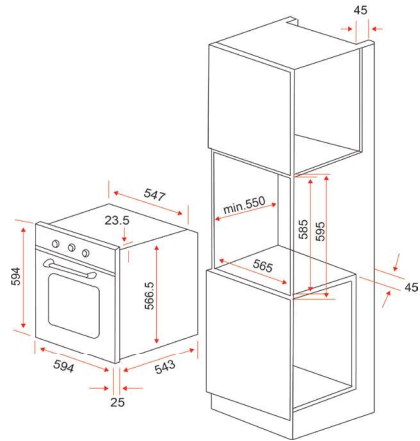

▪ Triple glazed glass door

BO AE 62 A

- 60cm Conventional Oven
- 6 functions
- Mechanical control
- Automatic cut-off timer
- A class in energy efficiency
- Cavity volume: 56 litres
- Total power load: 2.64kW
- Product Size: W594 x D568 x H594mm
- Built-in Size: W558 x D550 x H585mm
- RCP: \$679

▪ 5 microwave power levels

BM 259 M

- Built-in microwave oven
- 10 auto cooking menus
- Push button door
- Cavity volume: 25 litres
- Microwave power: 900W
- Grill power: 1000W
- Total power load: 1450W
- Product Size: W594 x D410 x H388mm
- Built-in Size: W560 x D550 x H380mm
- RCP: \$799

▪ 1 grill function

EFMO 8925 M

- Free standing microwave oven
- 8 auto cooking menus
- Cavity volume: 25 litres
- Microwave power: 900W
- Grill power: 1000W
- Total power load: 1450W
- Product Size: W513 x D430 x H306.2mm
- RCP: \$259

THE BEAUTY OF SIMPLICITY

Built-In Dimension

BO AE 1370 A
BO AE 86 A
BO AE 63 A

BO AE 62 A

BO AE 5703 AR

BM 259 M

EFBM 2591 M