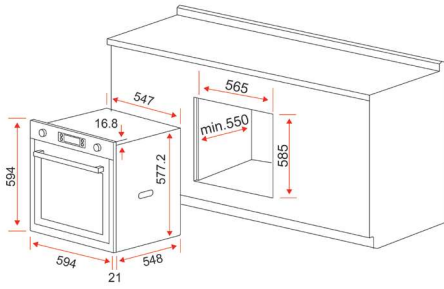

▪ 1 grill function

EFMO 8925 M

- Free standing microwave oven
- 8 auto cooking menus
- Cavity volume: 25 litres
- Microwave power: 900W
- Grill power: 1000W
- Total power load: 1450W
- Product Size: W513 x D430 x H306.2mm
- RCP: \$259

THE BEAUTY OF SIMPLICITY

Built-In Dimension

BO AE 1370 A
BO AE 86 A
BO AE 63 A

BO AE 62 A

BO AE 5703 AR

BM 259 M

EFBM 2591 M