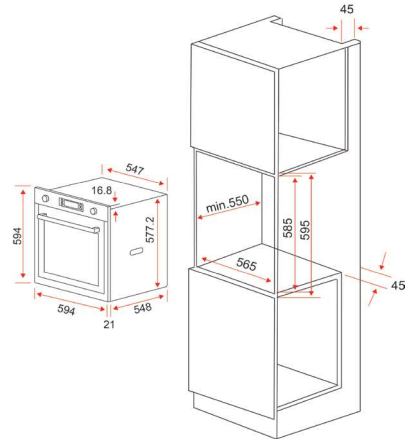

▪ Triple glazed glass door

BO AE 62 A

- 60cm Conventional Oven
- 6 functions
- Mechanical control
- Automatic cut-off timer
- A class in energy efficiency
- Cavity volume: 56 litres
- Total power load: 2.64kW
- Product Size: W594 x D568 x H594mm
- Built-in Size: W558 x D550 x H585mm
- RCP: \$679

▪ 5 microwave power levels

BM 259 M

- Built-in microwave oven
- 10 auto cooking menus
- Push button door
- Cavity volume: 25 litres
- Microwave power: 900W
- Grill power: 1000W
- Total power load: 1450W
- Product Size: W594 x D410 x H388mm
- Built-in Size: W560 x D550 x H380mm
- RCP: \$799

▪ 1 grill function

EFMO 8925 M

- Free standing microwave oven
- 8 auto cooking menus
- Cavity volume: 25 litres
- Microwave power: 900W
- Grill power: 1000W
- Total power load: 1450W
- Product Size: W513 x D430 x H306.2mm
- RCP: \$259

THE BEAUTY OF SIMPLICITY

Built-In Dimension

BO AE 1370 A
BO AE 86 A
BO AE 63 A

BO AE 62 A

BO AE 5703 AR

BM 259 M

EFBM 2591 M