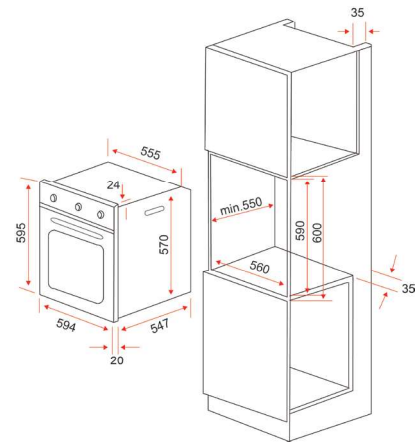

▪ Triple glazed glass door

BO AE 62 A

- 60cm Conventional Oven
- 6 functions
- Mechanical control
- Automatic cut-off timer
- A class in energy efficiency
- Cavity volume: 56 litres
- Total power load: 2.64kW
- Product Size: W594 x D568 x H594mm
- Built-in Size: W558 x D550 x H585mm
- RCP: \$679

THE BEAUTY OF SIMPLICITY

Built-In Dimension

BO AE 1370 A
BO AE 86 A
BO AE 63 A

BO AE 62 A

BO AE 5703 AR

BM 259 M

EFBM 2591 M