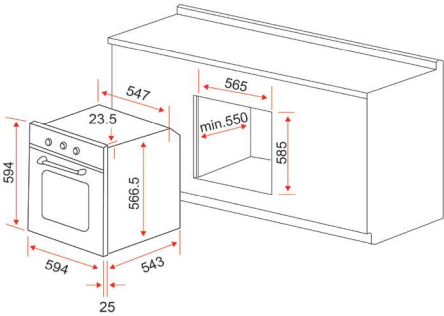

▪ 1 grill function

EFMO 8925 M

- Free standing microwave oven
- 8 auto cooking menus
- Cavity volume: 25 litres
- Microwave power: 900W
- Grill power: 1000W
- Total power load: 1450W
- Product Size: W513 x D430 x H306.2mm
- RCP: \$259

THE BEAUTY OF SIMPLICITY

Built-In Dimension

BO AE 1370 A
BO AE 86 A
BO AE 63 A

BO AE 62 A

BO AE 5703 AR

BM 259 M

EFBM 2591 M