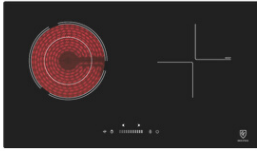

INDUCTION HOBS

HB IV 2734 A 70CM INDUCTION RADIANT COMBI HOB

2 Combi Zones

- Left Radiant: 1.1kW to 2.2kW
- Right Induction: 1.8kW (Booster 2.1kW)

Total Power: 3.4kW (Max)

15 Amp / 220~240V/50Hz

Product Size: W730 x D420 x H58mm

Cut-Out Size: W680 x D380mm

RCP: \$939

HB BI 2730 A 70CM INDUCTION HOB

2 Induction Zones

- Left and Right - 1.8kW (Booster 2.1kW)

Total Power: 3.4kW (Max)

15 Amp / 220~240V/50Hz

Product Size: W730 x D420 x H58mm