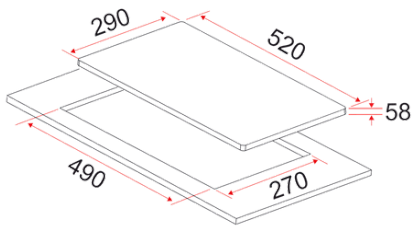

Cut-Out Size: W560 x D490mm

RCP: \$739

HB AV 271 A 70CM RADIANT CERAMIC HOB

2 Radiant Zones with Dual Zone

- Left and Right: 1.1kW to 2.2kW

Total Power: 3.3kW (Max)

15 Amp / 220~240V/50Hz

Product Size: W730 x D420 x H50mm

Cut-Out Size: W680 x D380mm

RCP: \$799

Common Features:

Sensor Touch Control

Pan Recognition Sensor

99 Mins Time Control

9 Cooking Levels

Overflow Safety Device

EMBRACING FINEST MOMENTS

DIMENSIONS

HB BI 292 A

HB BI 583 A / HB BI 584 FA

HB IV 2734 A
HB BI 2730 A
HB BI 2721 A

HB AV 231 A

HB AV 461 A

HB AV 271 A