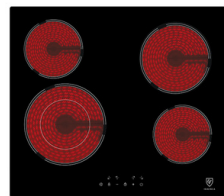

9 Cooking Levels

Booster Function

Overflow Safety Device

Residual Heat Indicator

Child Lock

Automatic Safety Switch Off

Common Features:

CERAMIC HOBS

HB AV 231 A 30CM RADIANT DOMINO HOB

2 Radiant Zones

- Front: 1.8kW
- Rear: 1.2kW

Total Power: 3.0kW

13 Amp / 220~240V/50Hz

Product Size: W290 x D520 x H50mm

Cut-Out Size: W270 x D490mm

RCP: \$459

HB AV 461 A 60CM RADIANT CERAMIC HOB

4 Radiant Zones with 1 Dual Zone

- Front Left: 1.1kW to 2.2kW
- Front Right and Rear Left: 1.2kW
- Rear Right: 1.8kW

Total Power: 6.4kW

28 Amp / 220~240V/50Hz

Product Size: W590 x D520 x H50mm

Cut-Out Size: W560 x D490mm

RCP: \$739

HB AV 271 A 70CM RADIANT CERAMIC HOB

2 Radiant Zones with Dual Zone

- Left and Right: 1.1kW to 2.2kW

Total Power: 3.3kW (Max)

15 Amp / 220~240V/50Hz

Product Size: W730 x D420 x H50mm