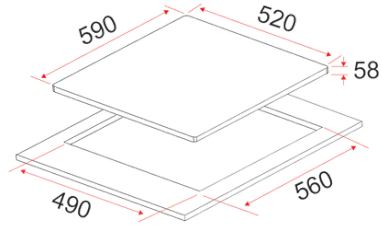

Cut-Out Size: W560 x D490mm

RCP: \$739

HB AV 271 A 70CM RADIANT CERAMIC HOB

2 Radiant Zones with Dual Zone

- Left and Right: 1.1kW to 2.2kW

Total Power: 3.3kW (Max)

15 Amp / 220~240V/50Hz

Product Size: W730 x D420 x H50mm

Cut-Out Size: W680 x D380mm

RCP: \$799

Common Features:

Sensor Touch Control

Pan Recognition Sensor

99 Mins Time Control

9 Cooking Levels

Overflow Safety Device

EMBRACING FINEST MOMENTS

DIMENSIONS

HB BI 292 A

HB BI 583 A / HB BI 584 FA

HB IV 2734 A
HB BI 2730 A
HB BI 2721 A

HB AV 231 A

HB AV 461 A

HB AV 271 A