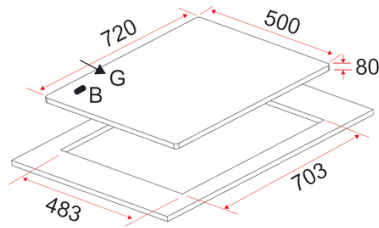

**EFH 3976 WT VSB**  
**86CM GAS HOB**

Product Size: W860 x D510 x H78mm  
Flexi Cut-Out Size:  
W700~810 x D400~450mm, R120  
RCP: \$519

**EFH 3970 TN VSB**  
**86CM GAS HOB**

Product Size: W860 x D500 x H60mm  
Flexi Cut-Out Size:  
W722~840 x D428~480mm  
RCP: \$499

**EFH 3971 TN VSB**  
**86CM GAS HOB**

Product Size: W860 x D500 x H60mm  
Flexi Cut-Out Size:  
W722~840 x D428~480mm  
RCP: \$499

# DIMENSIONS

HB FG 3060 TN VSB

HB FG 3070 TN VSB

HB FG 4090 TN VSB

HB AG 130 / 230 VS A

HB AG 360 VS A

EFH 2760 / 3762 / 3763 TN VSB

EFH 2763 / 3767 WT VSB