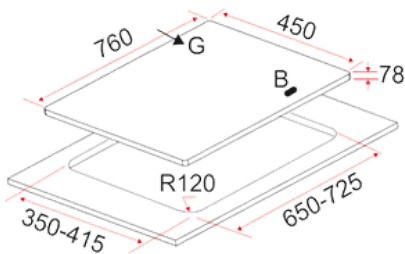

**EFH 3976 WT VSB**  
**86CM GAS HOB**

Product Size: W860 x D510 x H78mm  
Flexi Cut-Out Size:  
W700~810 x D400~450mm, R120  
RCP: \$519

**EFH 3970 TN VSB**  
**86CM GAS HOB**

Product Size: W860 x D500 x H60mm  
Flexi Cut-Out Size:  
W722~840 x D428~480mm  
RCP: \$499

**EFH 3971 TN VSB**  
**86CM GAS HOB**

Product Size: W860 x D500 x H60mm  
Flexi Cut-Out Size:  
W722~840 x D428~480mm  
RCP: \$499

# DIMENSIONS

HB FG 3060 TN VSB

HB FG 3070 TN VSB

HB FG 4090 TN VSB

HB AG 130 / 230 VS A

HB AG 360 VS A

EFH 2760 / 3762 / 3763 TN VSB

EFH 2763 / 3767 WT VSB