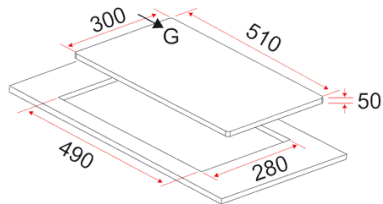

**EFH 3971 TN VSB**  
**86CM GAS HOB**

Product Size: W860 x D500 x H60mm  
Flexi Cut-Out Size:  
W722~840 x D428~480mm  
RCP: \$499

# DIMENSIONS

HB FG 3060 TN VSB

HB FG 3070 TN VSB

HB FG 4090 TN VSB

HB AG 130 / 230 VS A

HB AG 360 VS A

EFH 2760 / 3762 / 3763 TN VSB

EFH 2763 / 3767 WT VSB