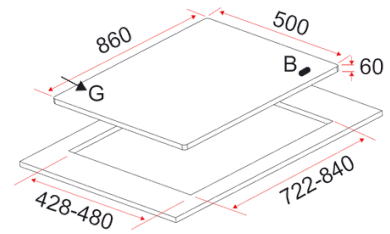

EFH 3970 / 3971 TN VSB