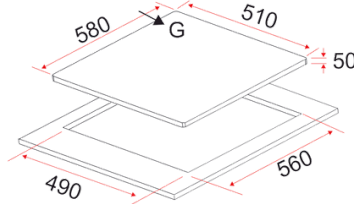

**EFH 3976 WT VSB**  
**86CM GAS HOB**

Product Size: W860 x D510 x H78mm  
Flexi Cut-Out Size:  
W700~810 x D400~450mm, R120  
RCP: \$519

**EFH 3970 TN VSB**  
**86CM GAS HOB**

Product Size: W860 x D500 x H60mm  
Flexi Cut-Out Size:  
W722~840 x D428~480mm  
RCP: \$499

**EFH 3971 TN VSB**  
**86CM GAS HOB**

Product Size: W860 x D500 x H60mm  
Flexi Cut-Out Size:  
W722~840 x D428~480mm  
RCP: \$499

# DIMENSIONS

HB FG 3060 TN VSB

HB FG 3070 TN VSB

HB FG 4090 TN VSB

HB AG 130 / 230 VS A

HB AG 360 VS A

EFH 2760 / 3762 / 3763 TN VSB

EFH 2763 / 3767 WT VSB