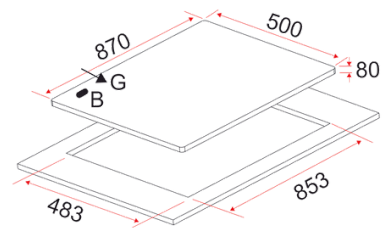

**EFH 3976 WT VSB**  
**86CM GAS HOB**

Product Size: W860 x D510 x H78mm  
Flexi Cut-Out Size:  
W700~810 x D400~450mm, R120  
RCP: \$519

**EFH 3970 TN VSB**  
**86CM GAS HOB**

Product Size: W860 x D500 x H60mm  
Flexi Cut-Out Size:  
W722~840 x D428~480mm  
RCP: \$499

**EFH 3971 TN VSB**  
**86CM GAS HOB**

Product Size: W860 x D500 x H60mm  
Flexi Cut-Out Size:  
W722~840 x D428~480mm  
RCP: \$499

# DIMENSIONS

HB FG 3060 TN VSB

HB FG 3070 TN VSB

HB FG 4090 TN VSB

HB AG 130 / 230 VS A

HB AG 360 VS A

EFH 2760 / 3762 / 3763 TN VSB

EFH 2763 / 3767 WT VSB