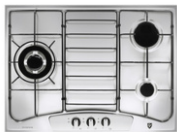

3 Burners:  
1.75kW / 3.0kW / 3.4kW  
Product Size:  
W720 x D500 x H80mm  
Cut-Out Size: W703 x D483mm  
RCP : \$899

**HB FG 4090 TN VSB**  
**87CM GAS HOB (FLUSH DESIGN)**

4 Burners:  
3.4kW / 1.75kW x 2 / 3.0kW  
Product Size:  
W870 x D500 x H80mm  
Cut-out Size: W853 x D483mm  
RCP: \$999

**HB AG 130 VS A**  
**30CM DOMINO GAS HOB**

1 Sabaf Burner: 3.4kW  
Electric Ignition: 220~240V/50Hz  
Product Size:  
W300 x D510 x H50mm  
Cut-out Size: W280 x D490mm  
RCP: \$369

**HB AG 230 VS A**  
**30CM DOMINO GAS HOB**

2 Sabaf Burners:  
3.0kW / 1.0kW  
Electric Ignition: 220~240V/50Hz  
Product Size:  
W300 x D510 x H50mm  
Cut-out Size: W280 x D490mm  
RCP: \$379

**HB AG 360 VS A**  
**58CM GAS HOB**

3 Sabaf Burners:  
3.4kW / 1.75kW x 2  
Electric Ignition: 220~240V/50Hz  
Product Size:  
W580 x D510 x H50mm  
Cut-out Size: W560 x D490mm  
RCP: \$469

**EFH 3761 TN VSB**  
**68CM GAS HOB**

3 Burners:  
1.75kW / 3.0kW / 3.4kW  
Product Size:  
W680 x D500 x H60mm  
Cut-out Size: W552 x D470mm  
RCP: \$479

**EFH 3760 TN VSB**  
**68CM GAS HOB**

3 Burners: 3.4kW / 1.0kW / 3.0kW  
Enamelled Pan Support  
Product Size: W680 x D500 x H60mm  
Cut-out Size: W552 x D470  
RCP: \$469