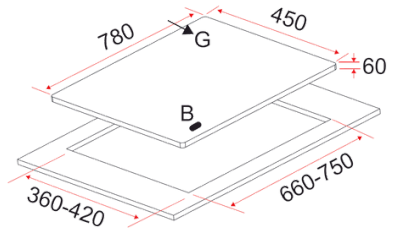

**EFH 3971 TN VSB**  
**86CM GAS HOB**

Product Size: W860 x D500 x H60mm  
Flexi Cut-Out Size:  
W722~840 x D428~480mm  
RCP: \$499

# DIMENSIONS

HB FG 3060 TN VSB

HB FG 3070 TN VSB

HB FG 4090 TN VSB

HB AG 130 / 230 VS A

HB AG 360 VS A

EFH 2760 / 3762 / 3763 TN VSB

EFH 2763 / 3767 WT VSB