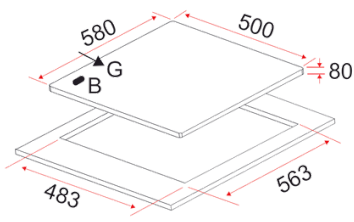

DIMENSIONS

HB FG 3060 TN VSB