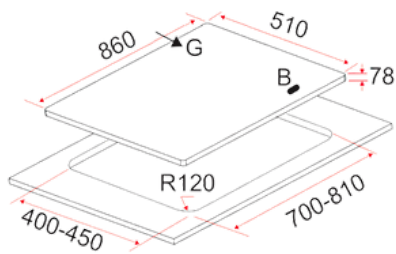

EFH 3976 WT VSB

Legend:

G = Gas Inlet

B = Battery Box

Dimensions are in "mm"

FLAME FAILURE SAFETY DEVICE

All EF Gas Hobs Are Equipped With Flame Failure Safety Device. If The Burner Accidentally Goes Out, The Safety Valve Will Automatically Cut Off Gas Flow To The Burner.