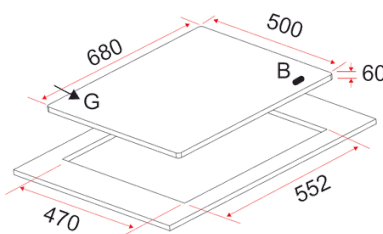

**EFH 3976 WT VSB**  
**86CM GAS HOB**

Product Size: W860 x D510 x H78mm  
Flexi Cut-Out Size:  
W700~810 x D400~450mm, R120  
RCP: \$519

**EFH 3970 TN VSB**  
**86CM GAS HOB**

Product Size: W860 x D500 x H60mm  
Flexi Cut-Out Size:  
W722~840 x D428~480mm  
RCP: \$499

**EFH 3971 TN VSB**  
**86CM GAS HOB**

Product Size: W860 x D500 x H60mm  
Flexi Cut-Out Size:  
W722~840 x D428~480mm  
RCP: \$499

# DIMENSIONS

HB FG 3060 TN VSB

HB FG 3070 TN VSB

HB FG 4090 TN VSB

HB AG 130 / 230 VS A

HB AG 360 VS A

EFH 2760 / 3762 / 3763 TN VSB

EFH 2763 / 3767 WT VSB