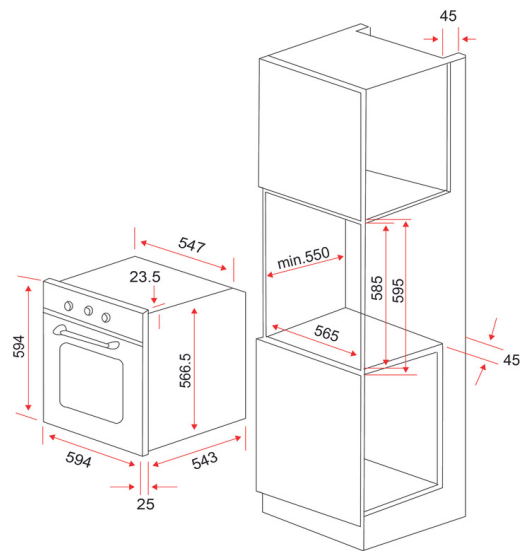

DIMENSIONS

BO GE 1771MW M
BO GE 1770SA M
BO AE 86 A
BO AE 63 A

BO AE 62 A

BUILT-IN MICROWAVE OVENS

BM 259 M

EFBM 2591 M

www.ef.com.sg
EF Home Appliances
@efappliances