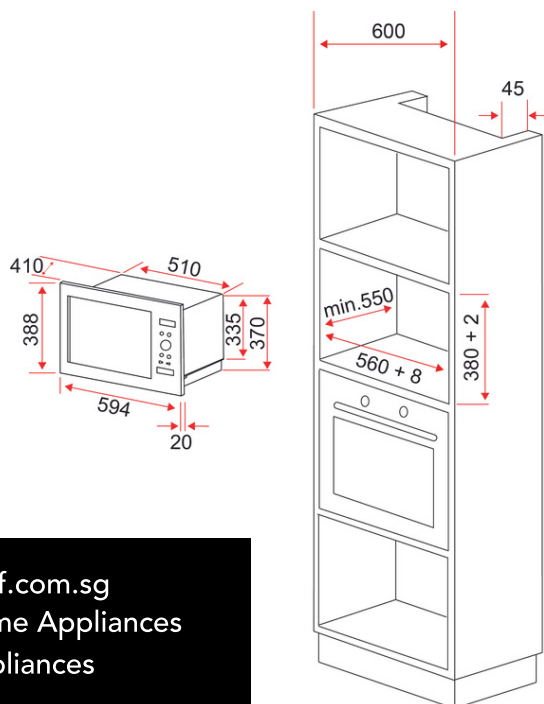

BUILT-IN MICROWAVE OVENS

BM 259 M