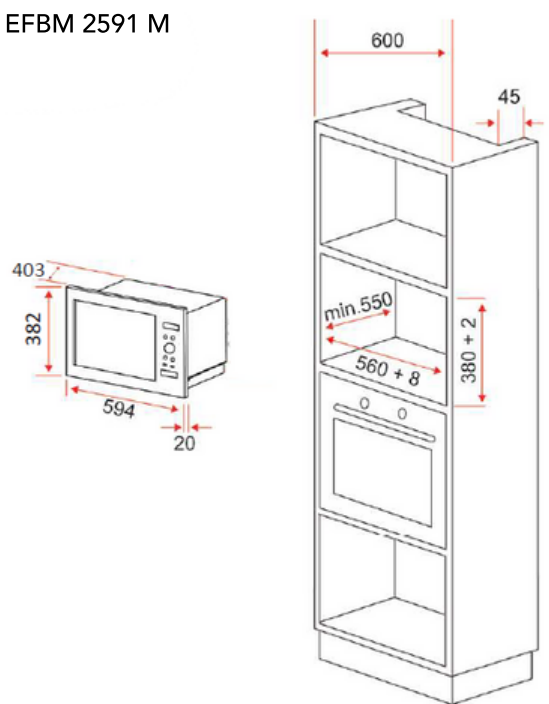

DIMENSIONS

BO GE 1771MW M
BO GE 1770SA M
BO AE 86 A
BO AE 63 A

BO AE 62 A

BUILT-IN MICROWAVE OVENS

BM 259 M

EFBM 2591 M

www.ef.com.sg
EF Home Appliances
@efappliances