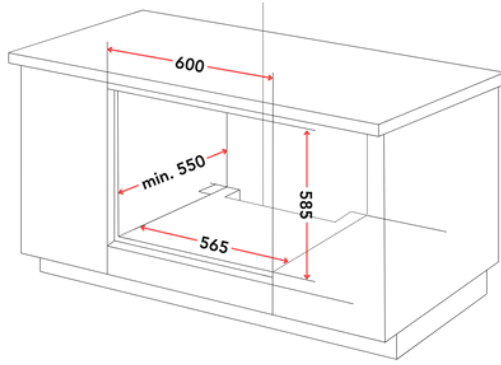

DIMENSIONS

BO GE 1771MW M
BO GE 1770SA M
BO AE 86 A
BO AE 63 A