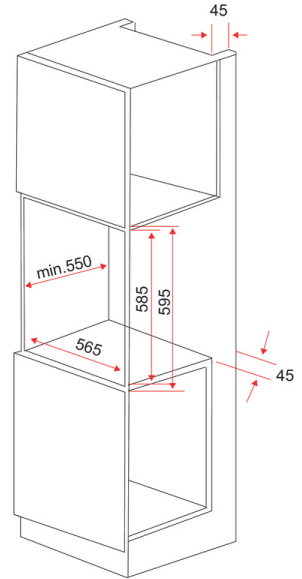

DIMENSIONS

BO GE 1771MW M
BO GE 1770SA M
BO AE 86 A
BO AE 63 A