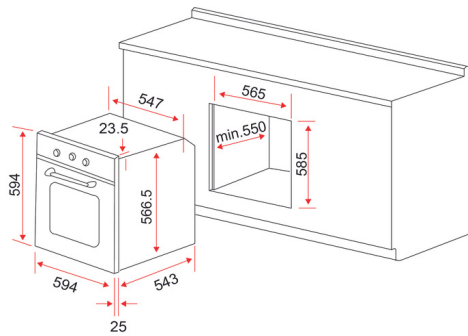

DIMENSIONS

BO GE 1771MW M
BO GE 1770SA M
BO AE 86 A
BO AE 63 A

BO AE 62 A

BUILT-IN MICROWAVE OVENS

BM 259 M

EFBM 2591 M

www.ef.com.sg
EF Home Appliances
@efappliances